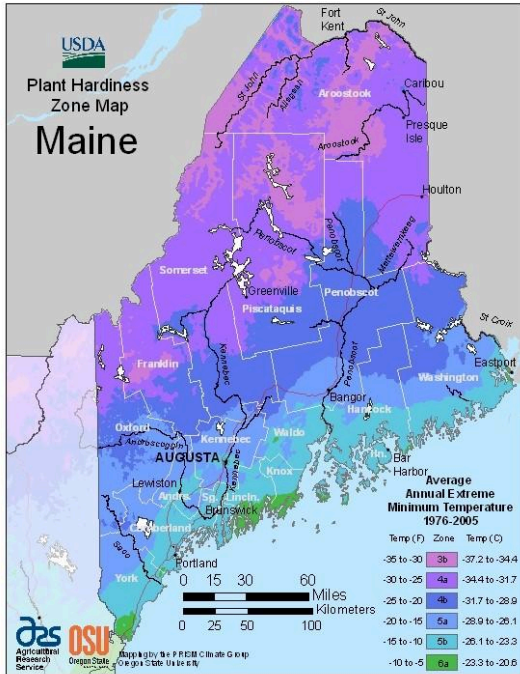

Eligible Towns for Manufactured Homes Heat Pump Pilot

Eligible towns for phase 3 of this pilot have been determined by these two criteria:

- Within zones 6a, 5b and 5a in the [map](#) below
- Within current installer's travel radiuses

If you don't see your town listed below, please contact Efficiency Maine at **866-376-2463** or LII@efficiencymaine.com to determine eligibility.

Androscoggin

Auburn, Durham, Greene, Leeds, Lewiston, Lisbon, Livermore, Livermore Falls, Mechanic Falls, Minot, Poland, Sabattus, Turner, Wales

Cumberland

Baldwin, Bridgton, Brunswick, Cape Elizabeth, Casco, Cumberland, East Baldwin, Falmouth, Freeport, Frye Island, Gorham, Gray, Harpswell, Harrison, Naples, New Gloucester, Portland, Pownal, Raymond, Scarborough, South Portland, Standish, Sweden, West Baldwin, Westbrook, Windham, Yarmouth

Kennebec

Albion, Augusta, Belgrade, Benton, Chelsea, China, Farmingdale, Gardiner, Hallowell, Litchfield, Manchester, Monmouth, Mount Vernon, Oakland, Pittston, Randolph, Readfield, Rome, Sidney, Vassalboro, Waterville, Wayne, Windsor, Winslow, Winthrop