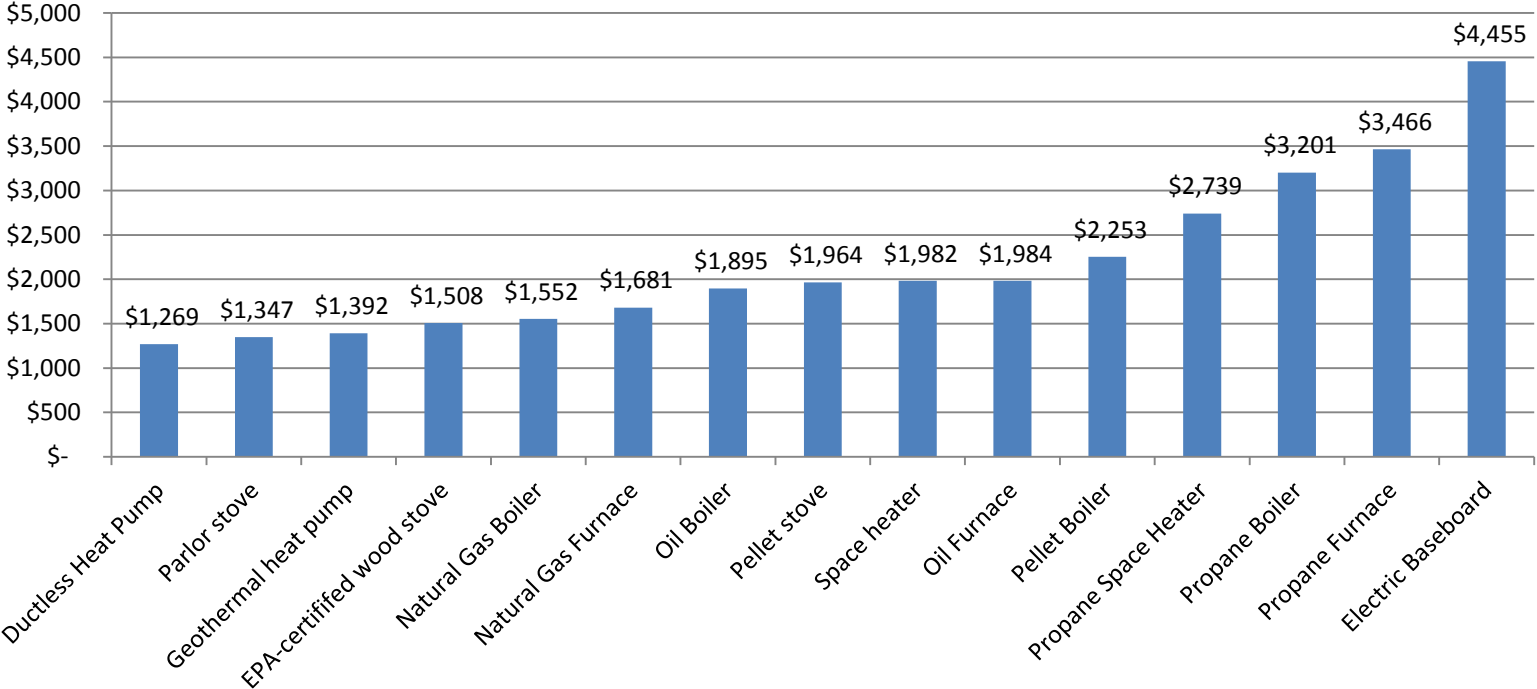

Annual Heating Cost Comparison Chart

Chart provides a comparison of annual heating costs for common system types and fuels. Chart uses recent pricing, typical efficiency values, and a home heating load equivalent to 1,000 gallons of oil. Comparison chart values updated 8/5/16. Visit efficiencymaine.com for more details and information.