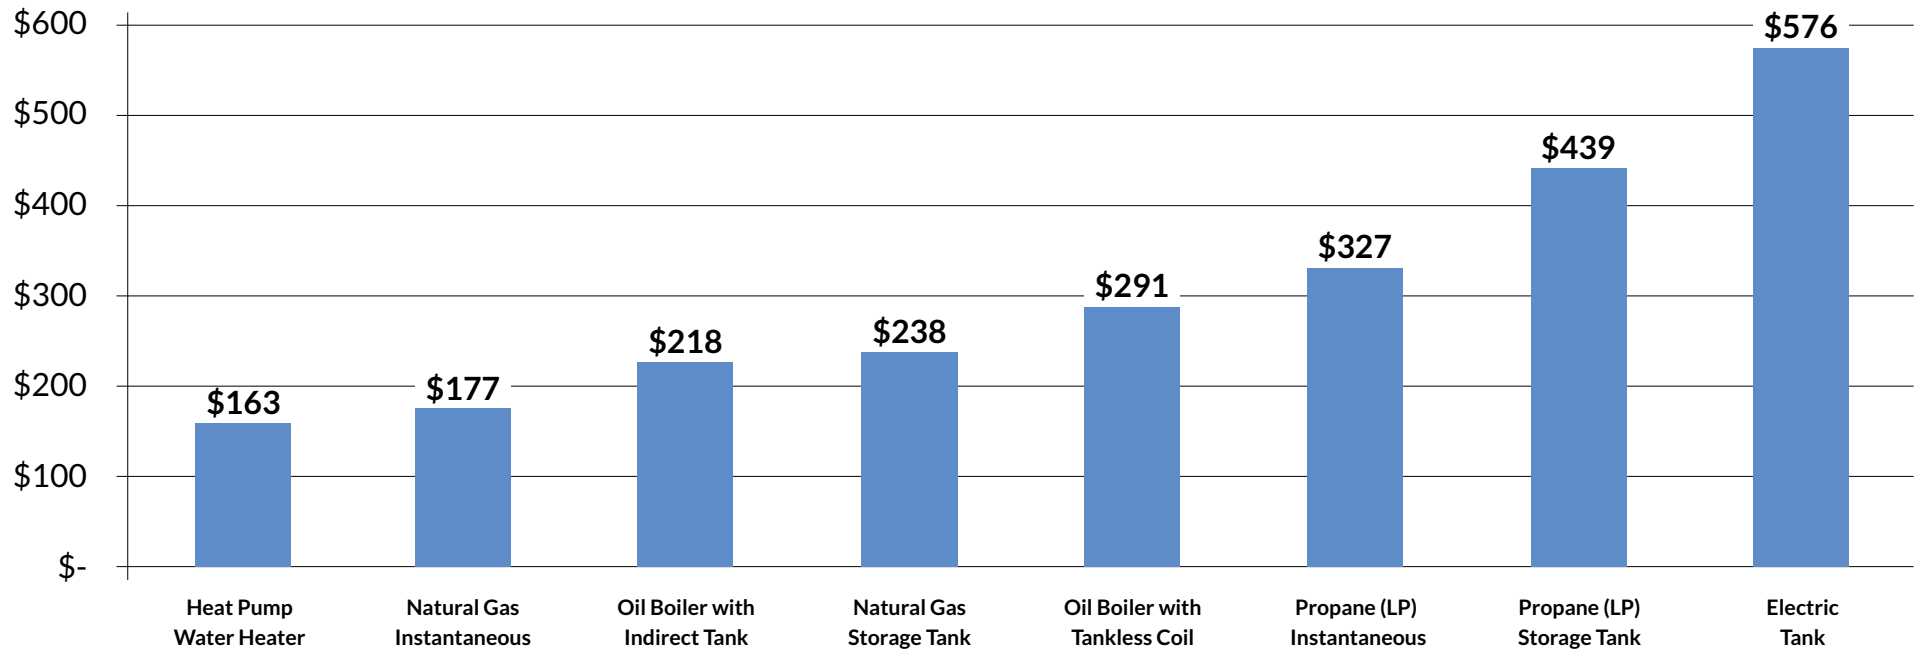

Typical Annual Water Heating Costs

Chart assumes typical efficiency values and 50 gallons of hot water usage per day. Energy prices updated 3/1/17.