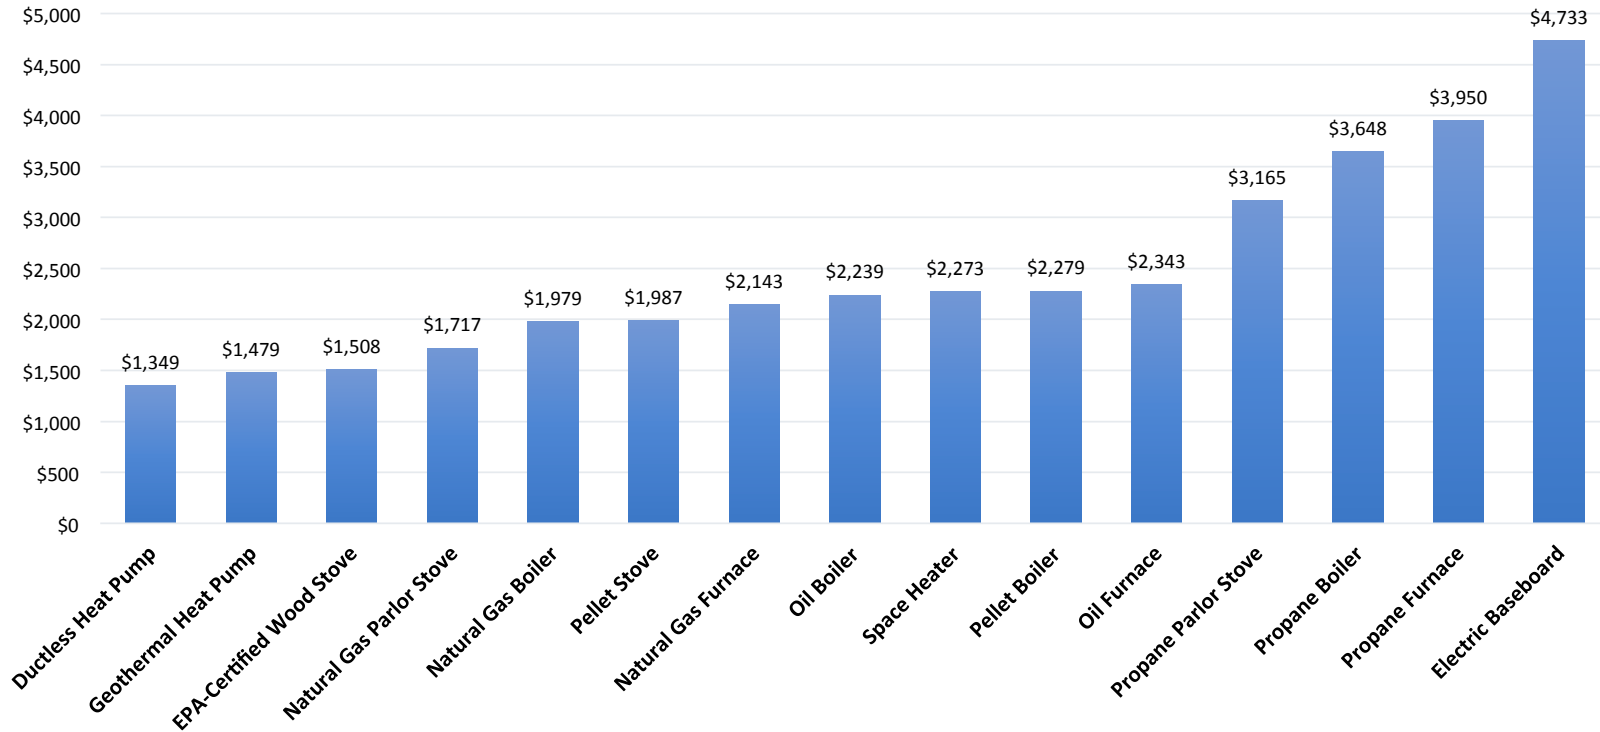

Annual Heating Cost Comparison Chart

Chart provides a comparison of annual heating costs for common system types and fuels. Chart uses recent pricing, typical efficiency values, and a home heating load equivalent to 1,000 gallons of oil. Comparison chart values updated 6/15/17. Visit efficiencymaine.com for more details and information.