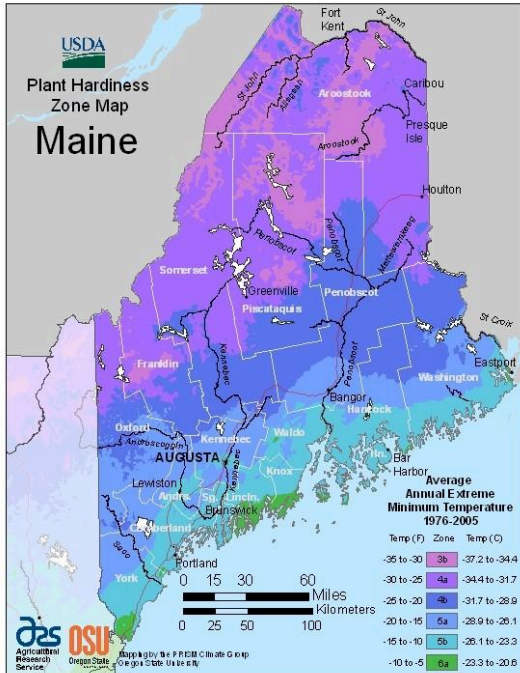

## **Eligible Towns for Manufactured Homes Heat Pump Pilot**

Eligible towns for phase 3 of this pilot have been determined by these two criteria:

- Within zones 6a, 5b and 5a in the [map](#) below
- Within current installer's travel radiuses

### **Androscoggin**

Auburn, Durham, Greene, Leeds, Lewiston, Lisbon, Livermore, Livermore Falls, Mechanic Falls, Minot, Poland, Sabattus, Turner, Wales

### **Cumberland**

Baldwin, Bridgton, Brunswick, Cape Elizabeth, Casco, Cumberland, East Baldwin, Falmouth, Freeport, Frye Island, Gorham, Gray, Harpswell, Harrison, Naples, New Gloucester, Portland, Pownal, Raymond, Scarborough, South Portland, Standish, Sweden, West Baldwin, Westbrook, Windham, Yarmouth

### **Kennebec**

Albion, Augusta, Belgrade, Benton, Chelsea, China, Farmingdale, Gardiner, Hallowell, Litchfield, Manchester, Monmouth, Mount Vernon, Oakland, Pittston, Randolph, Readfield, Rome, Sidney, Vassalboro, Waterville, Wayne, Windsor, Winslow, Winthrop