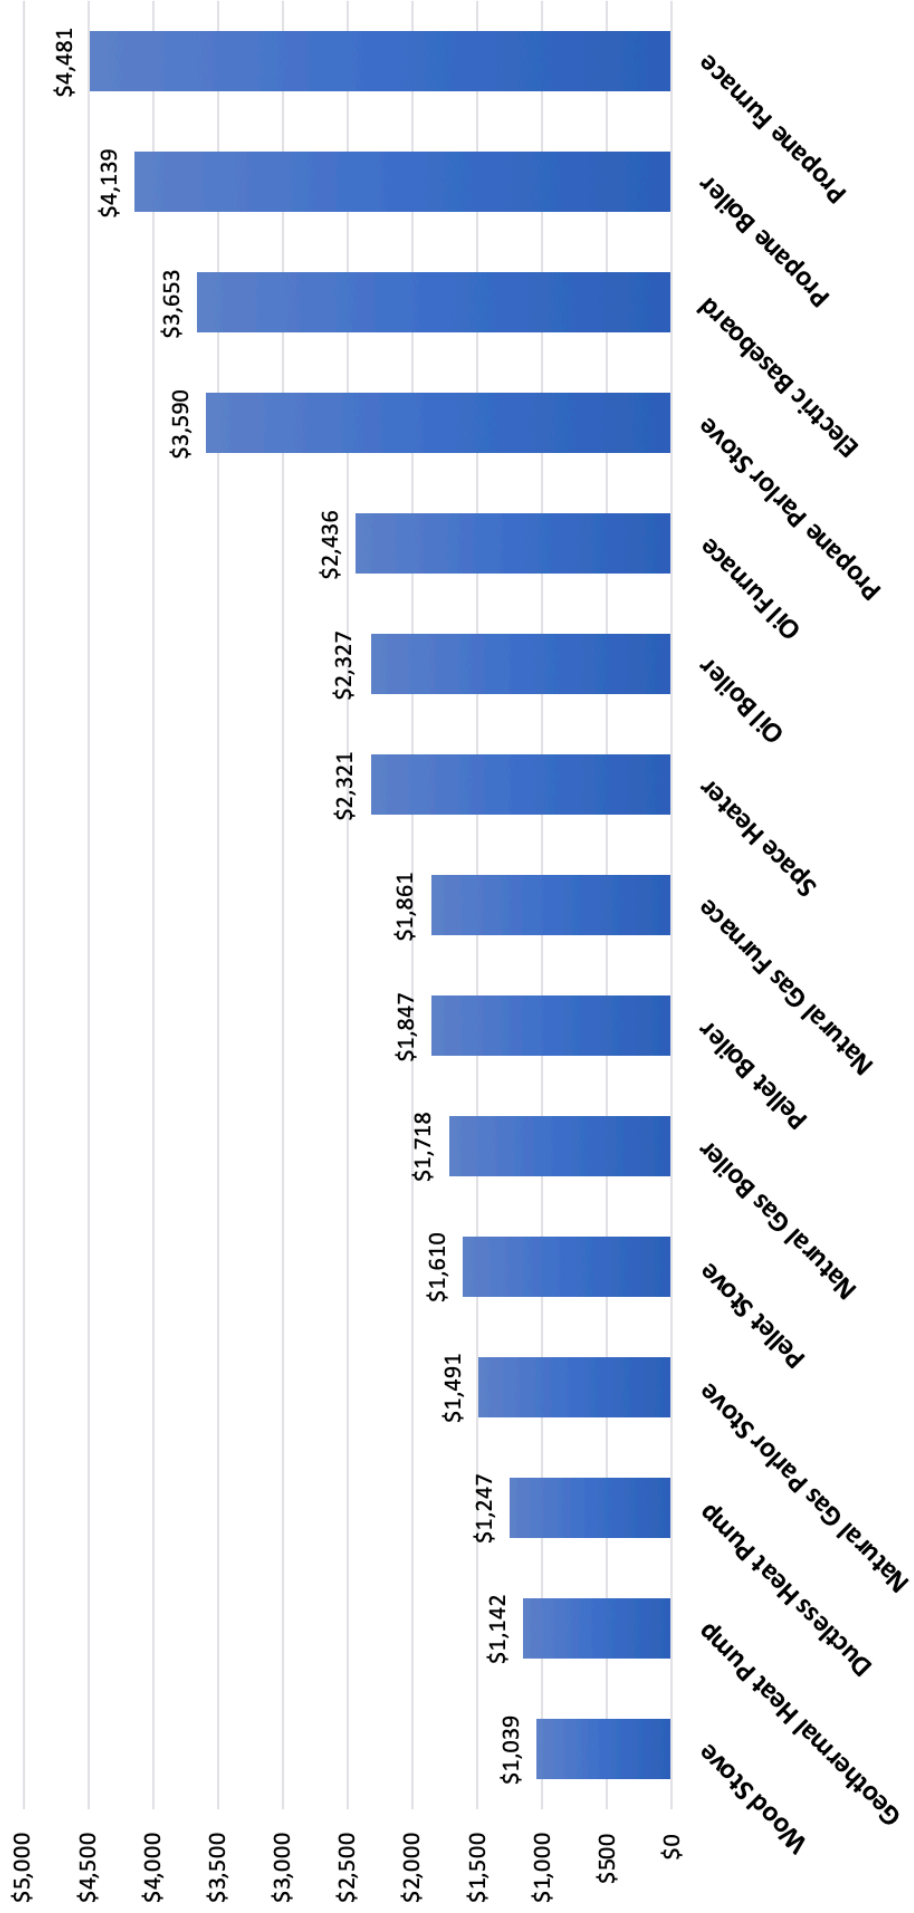

# Annual Heating Cost Comparison Chart

Chart provides a comparison of annual heating costs for common system types and fuels. Chart uses recent pricing, typical efficiency values, and a home heating load equivalent to 820 gallons of oil. Comparison chart values updated 7/16/19. Visit [efficiencymaine.com](http://efficiencymaine.com) for more details and information.