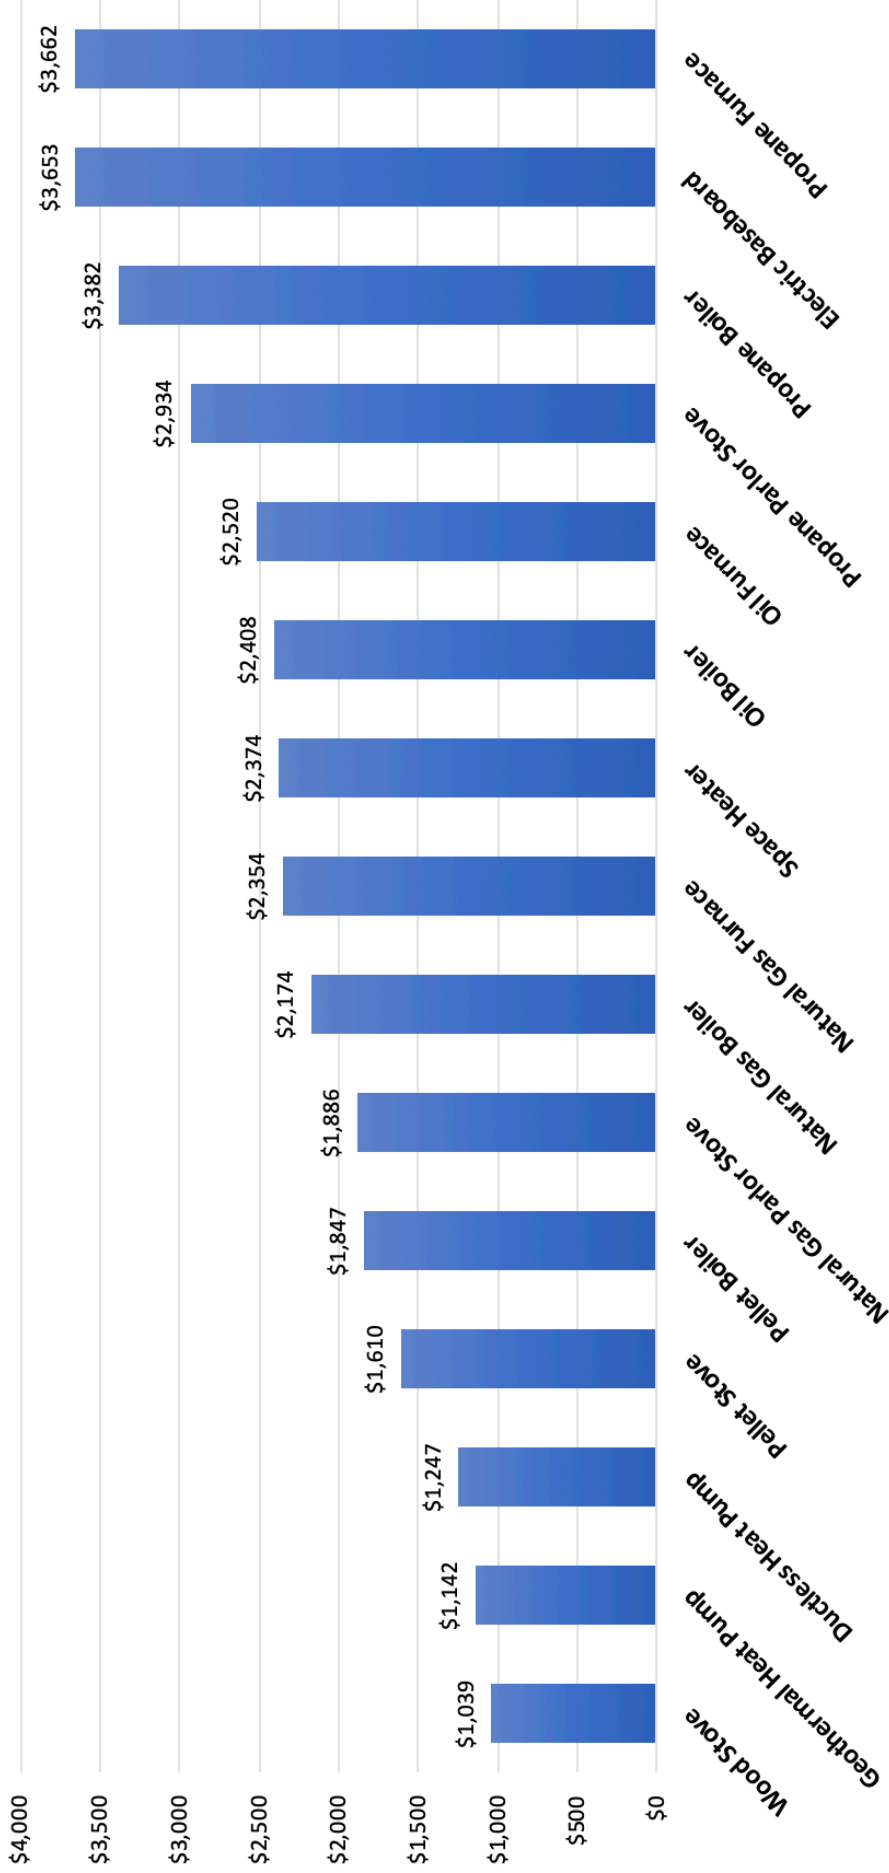

# Annual Heating Cost Comparison Chart

Chart provides a comparison of annual heating costs for common system types and fuels. Chart uses recent pricing, typical efficiency values, and a home heating load equivalent to 820 gallons of oil. Comparison chart values updated 12/27/18. Visit [efficiencymaine.com](http://efficiencymaine.com) for more details and information.