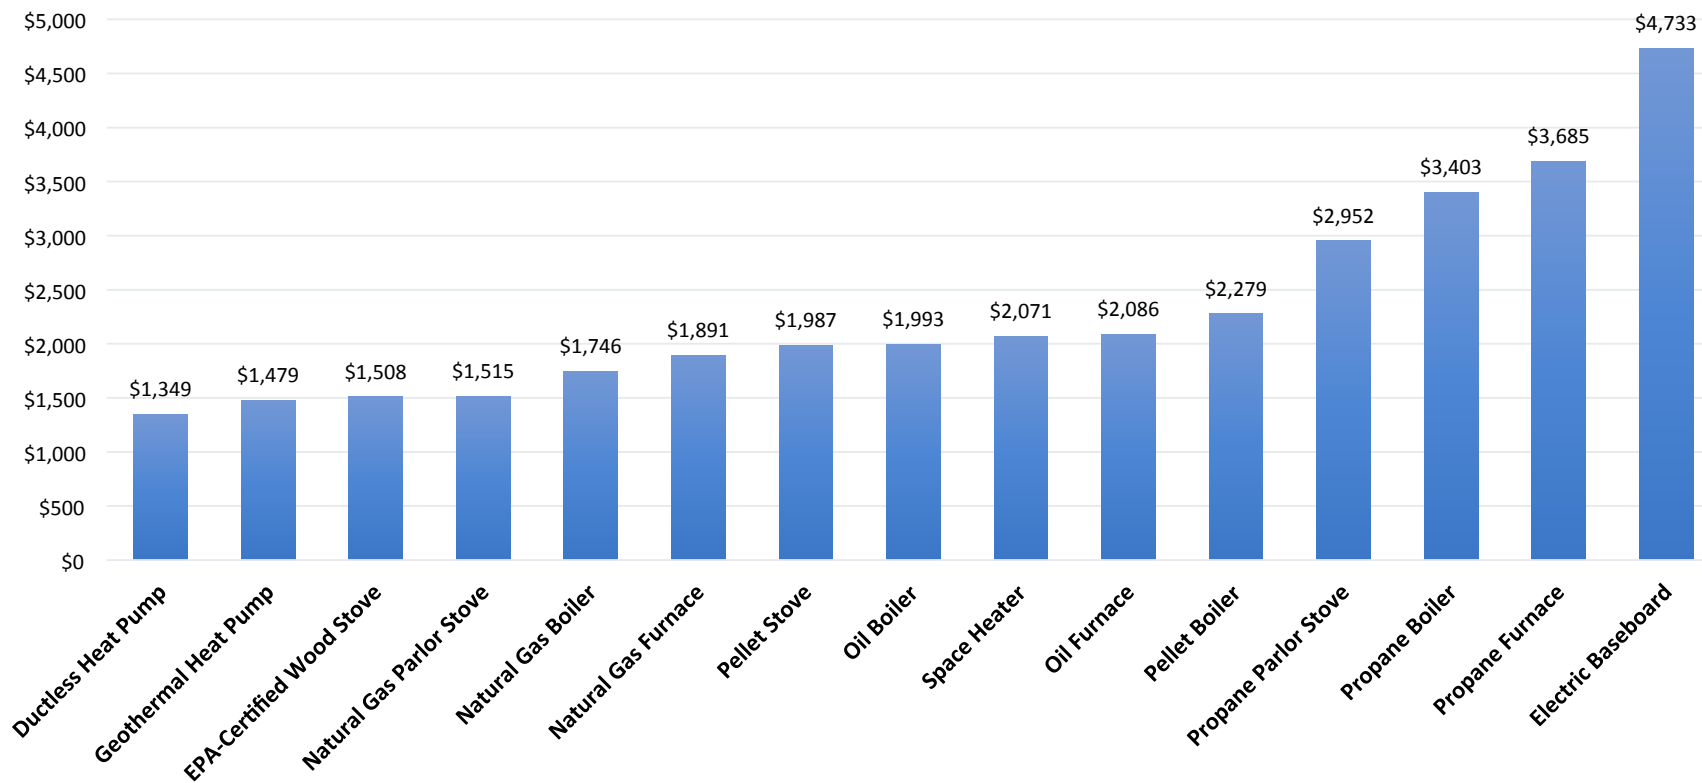

Annual Heating Cost Comparison Chart

Chart provides a comparison of annual heating costs for common system types and fuels. Chart uses recent pricing, typical efficiency values, and a home heating load equivalent to 1,000 gallons of oil. Comparison chart values updated 8/28/17. Visit efficiencymaine.com for more details and information.