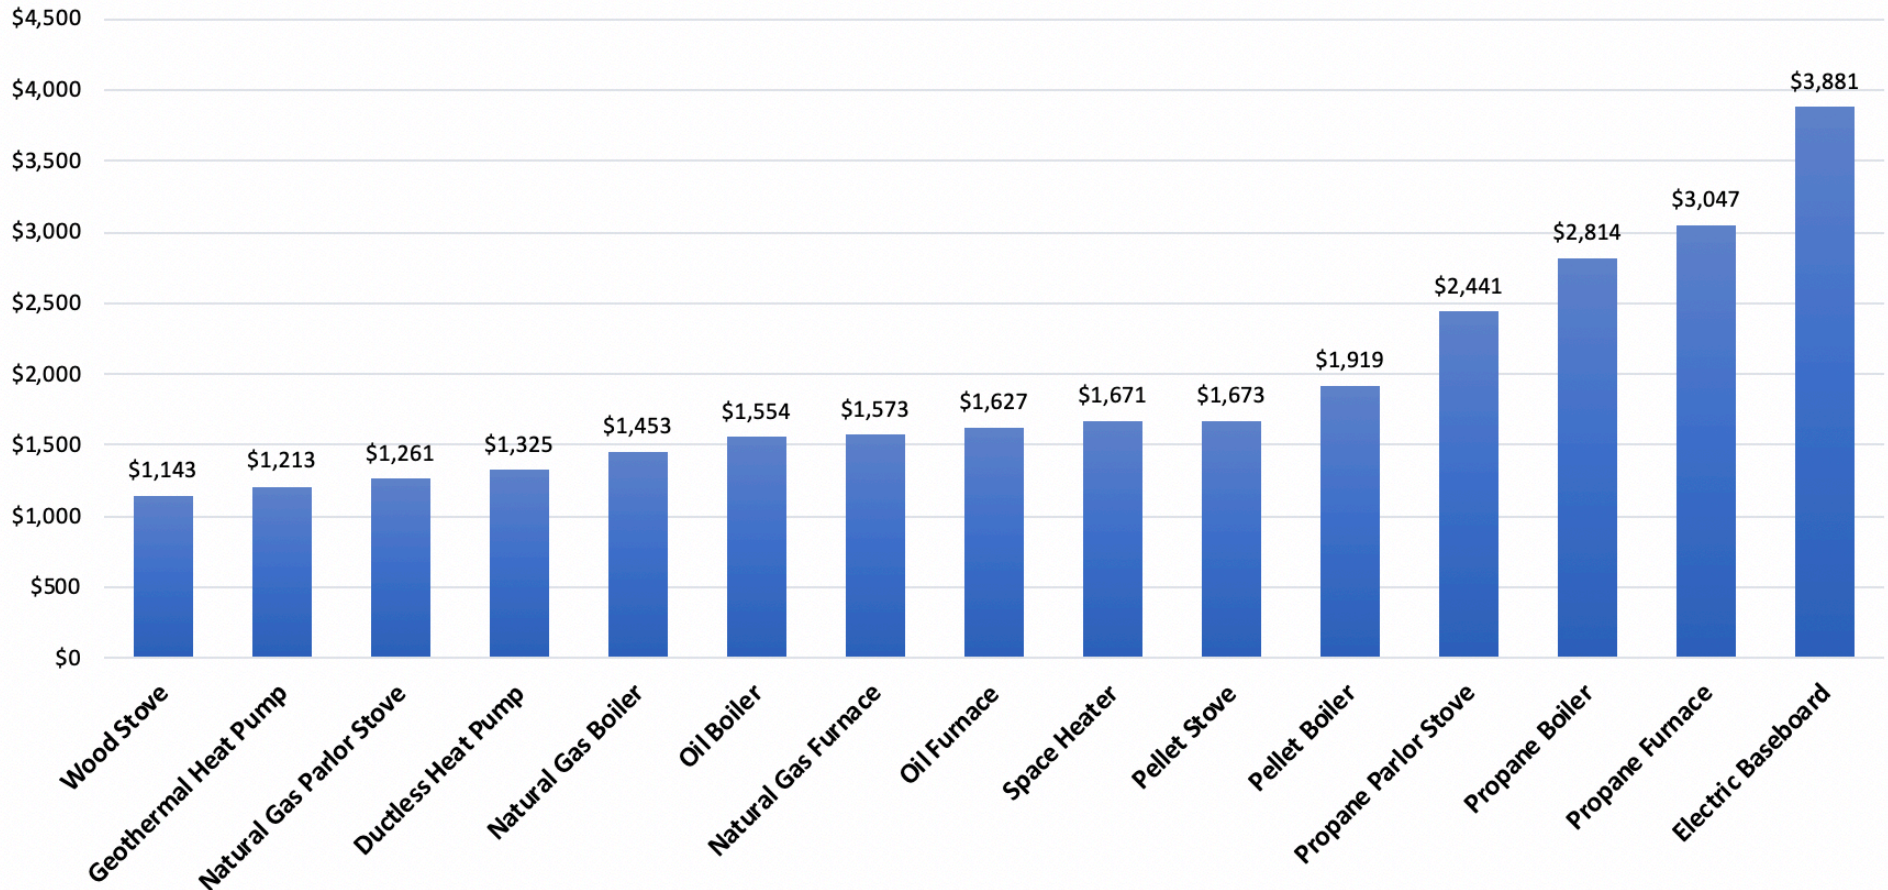

Annual Heating Cost Comparison Chart

Chart provides a comparison of annual heating costs for common system types and fuels. Chart uses recent pricing, typical efficiency values, and a home heating load equivalent to 820 gallons of oil. Comparison chart values updated 6/17/20. Visit efficiencymaine.com for more details and information.