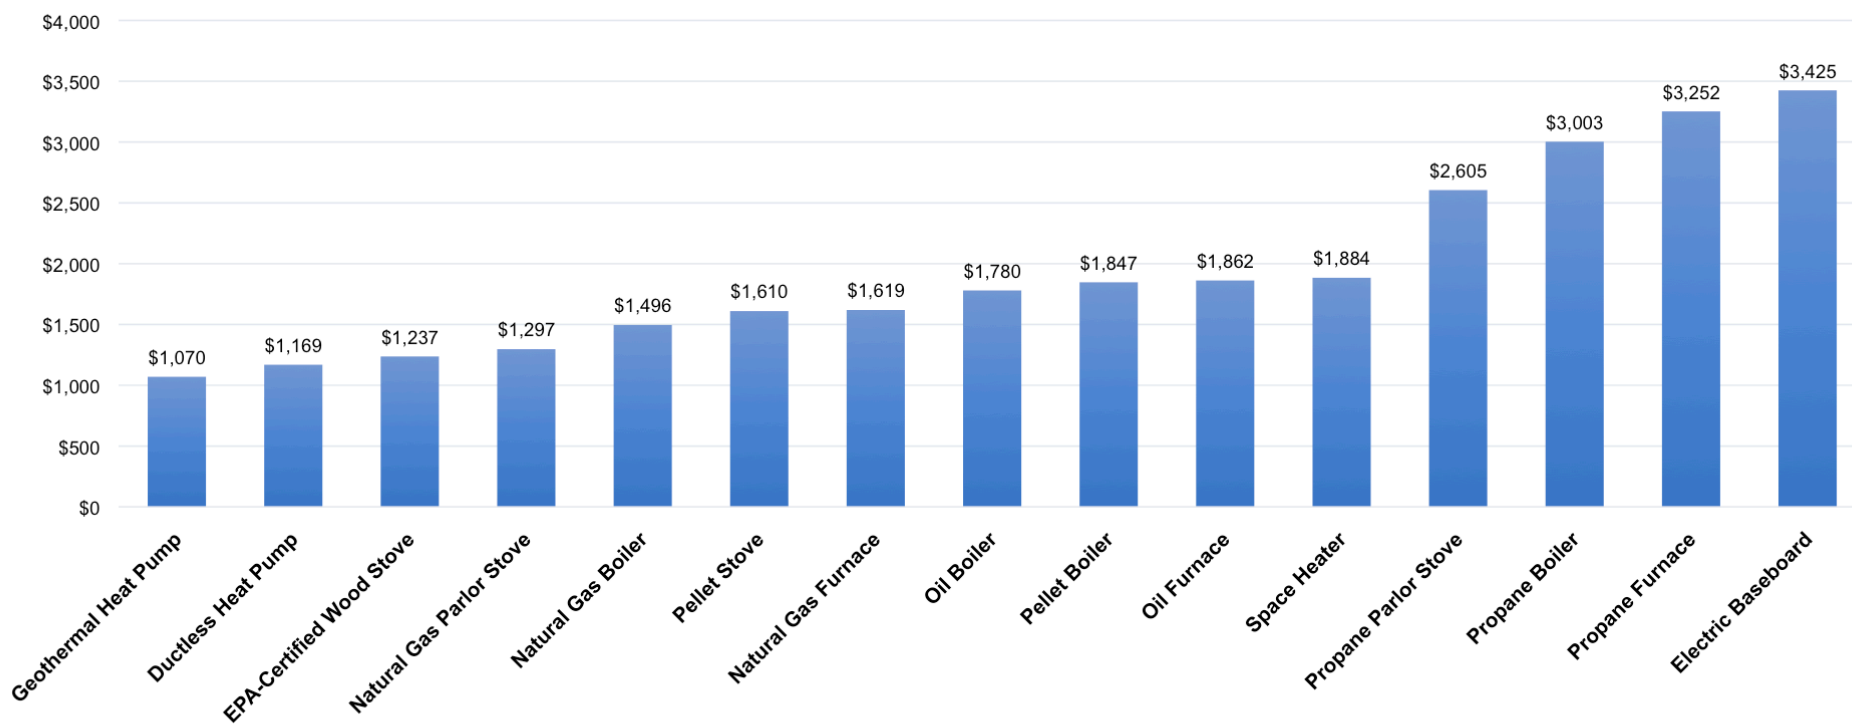

Annual Heating Cost Comparison Chart

Chart provides a comparison of annual heating costs for common system types and fuels. Chart uses recent pricing, typical efficiency values, and a home heating load equivalent to 820 gallons of oil. Comparison chart values updated 3/27/18. Visit efficiencymaine.com for more details and information.