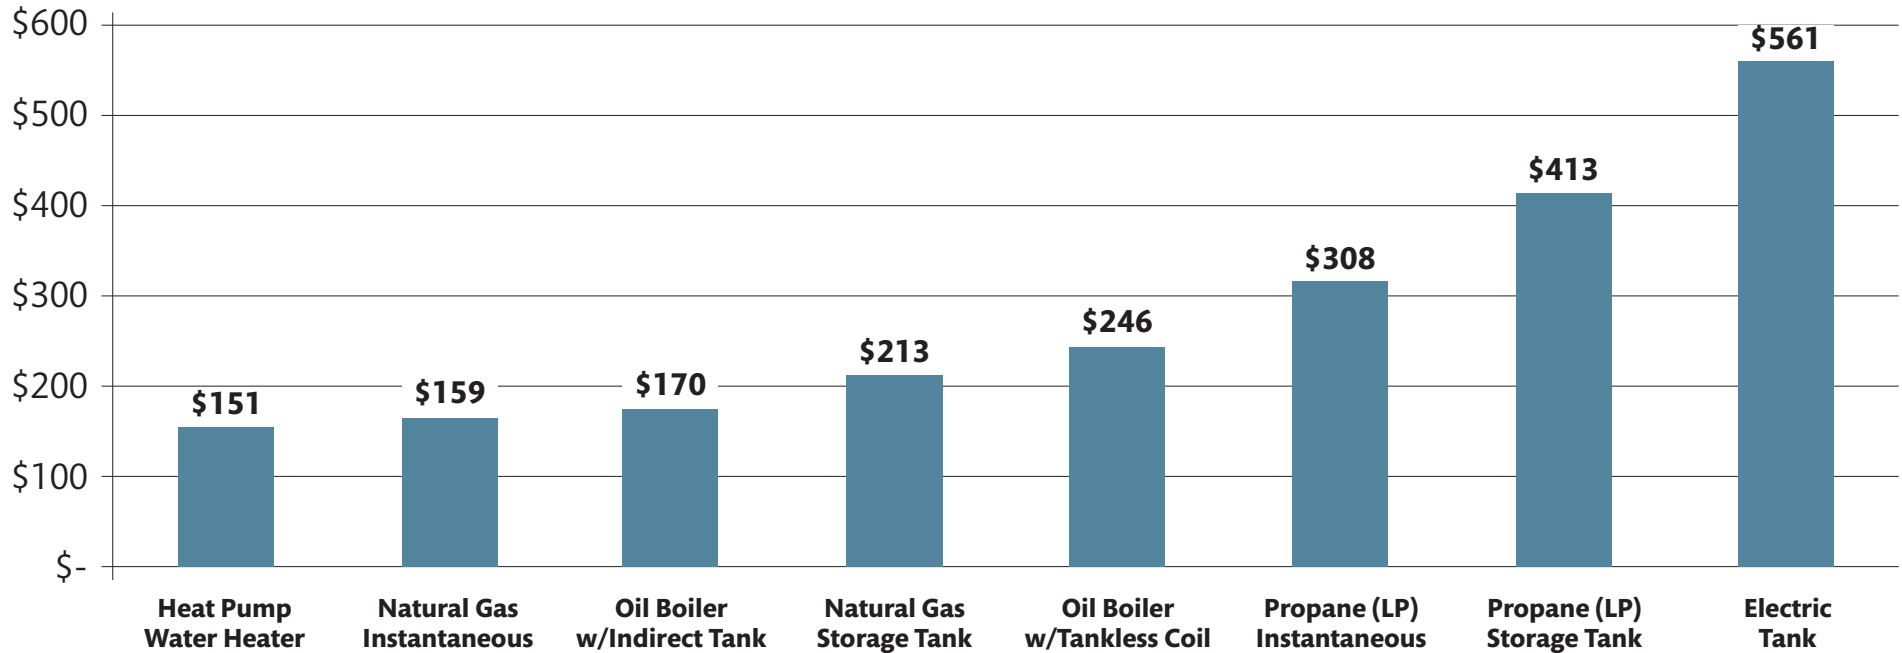

Typical Annual Water Heating Costs

Chart assumes typical efficiency values and 50 gallons of hot water usage per day. Energy prices updated 6/17/20.