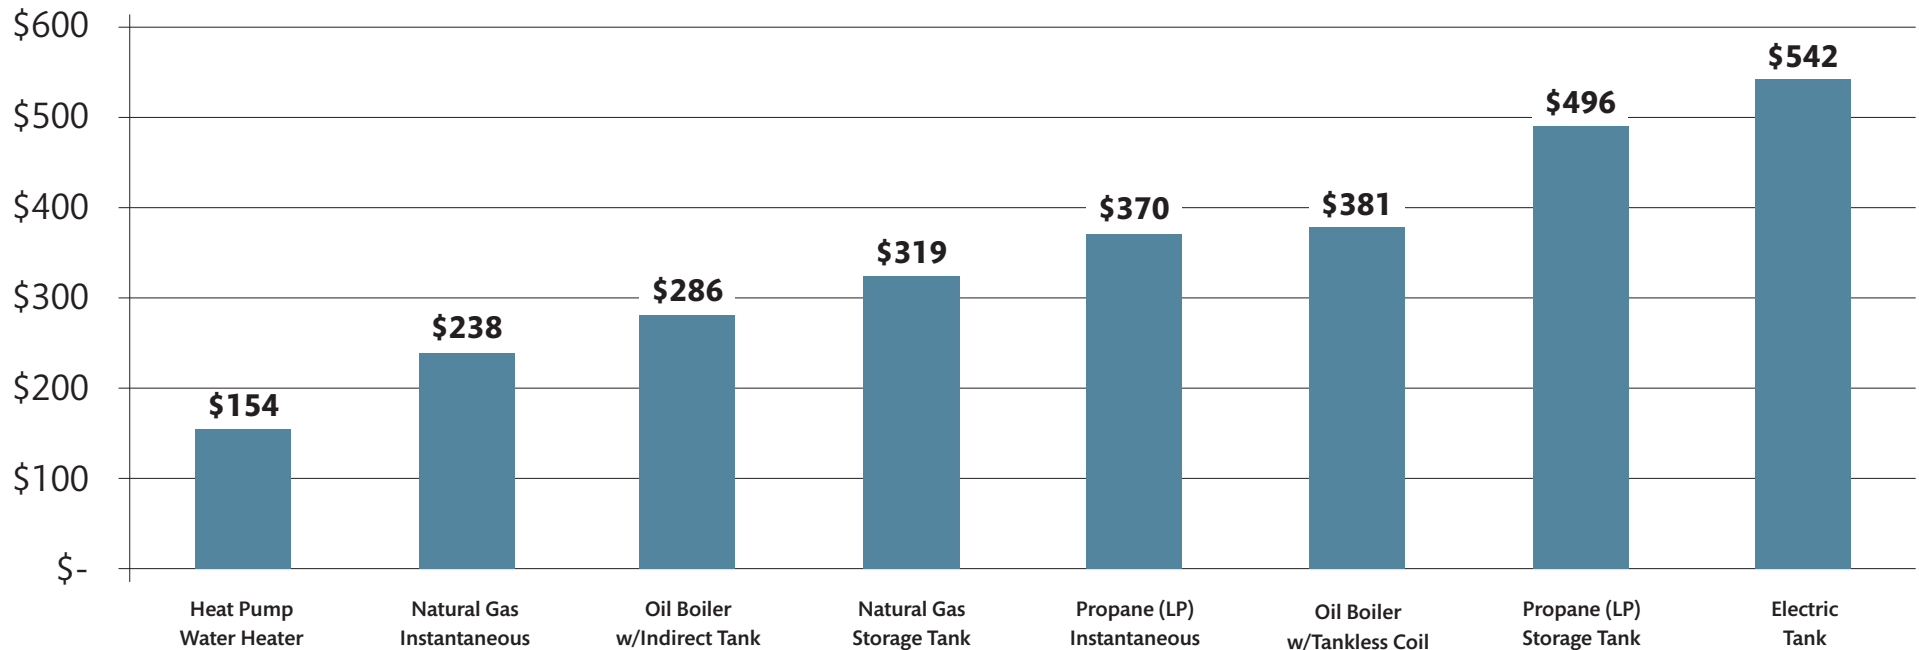

# Typical Annual Water Heating Costs

Chart assumes typical efficiency values and 50 gallons of hot water usage per day. Energy prices updated 12/27/18.