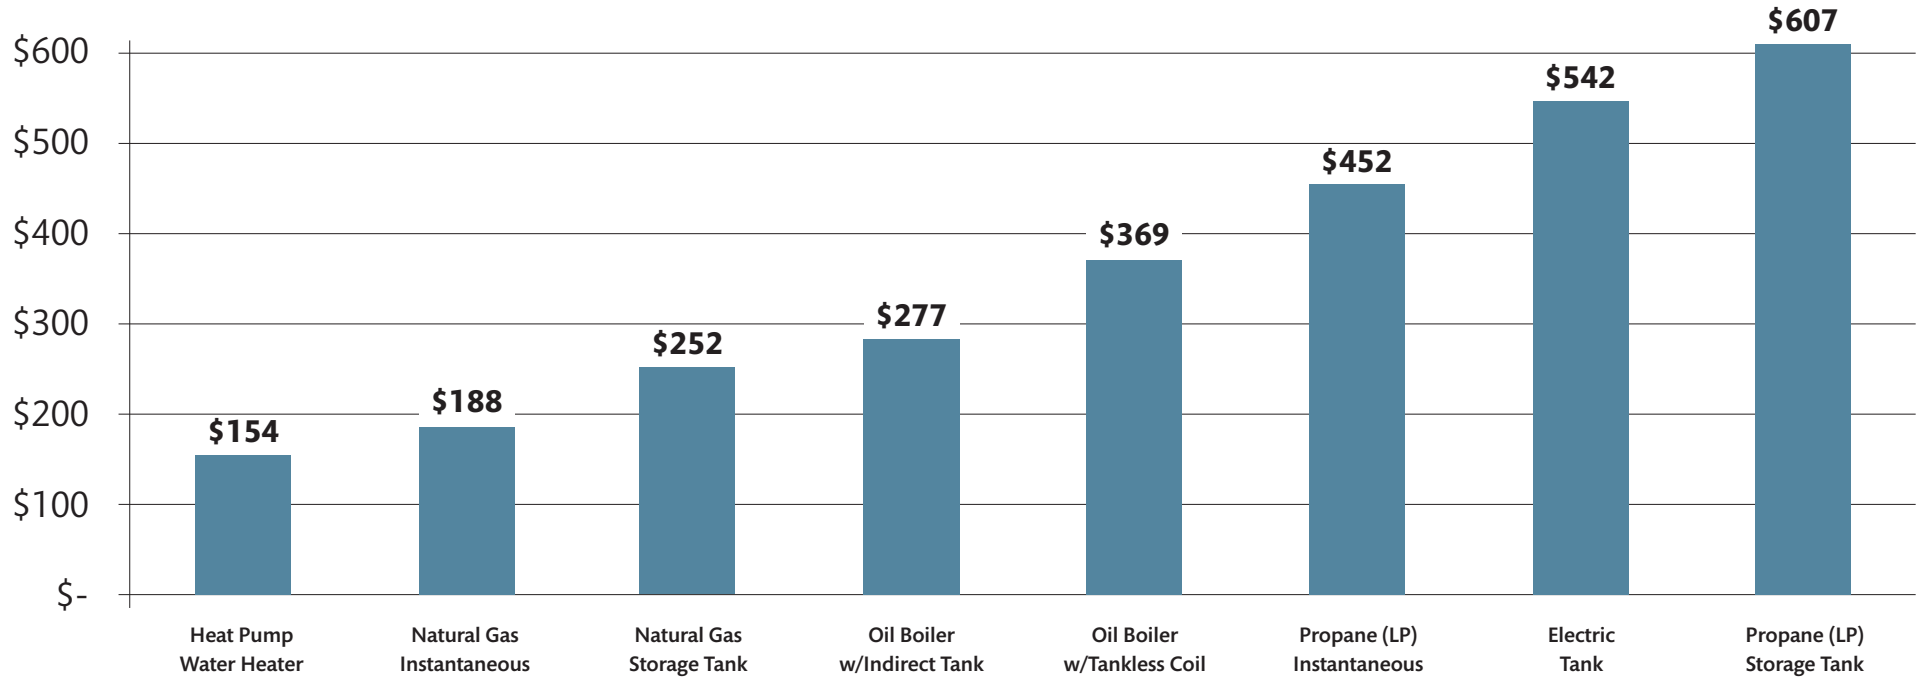

Typical Annual Water Heating Costs

Chart assumes typical efficiency values and 50 gallons of hot water usage per day. Energy prices updated 7/16/19.