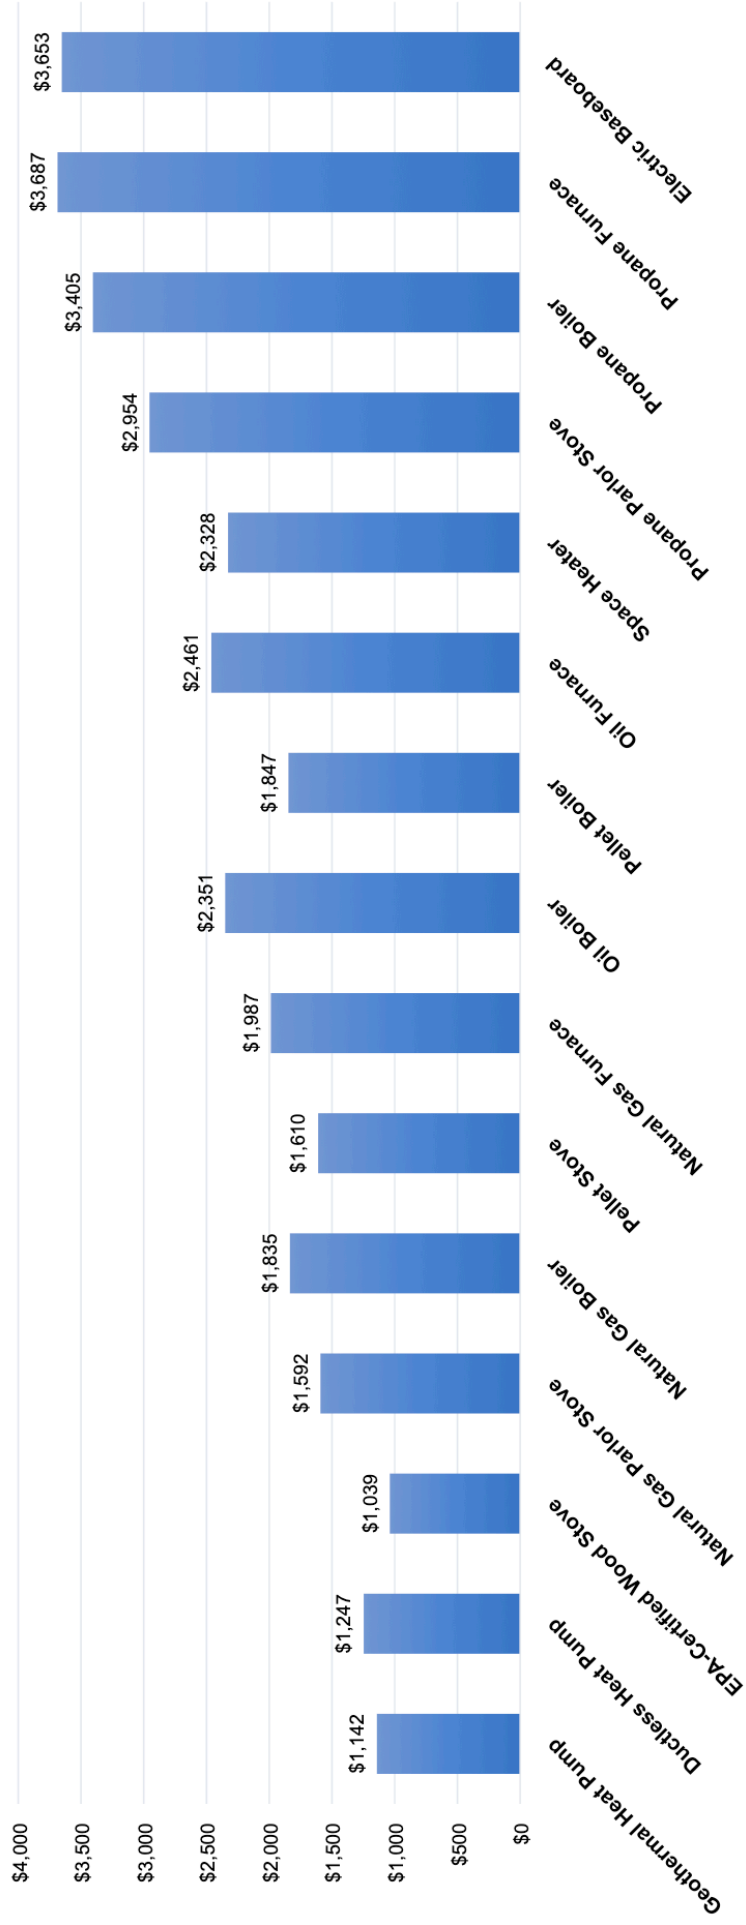

Annual Heating Cost Comparison Chart

Chart provides a comparison of annual heating costs for common system types and fuels. Chart uses recent pricing, typical efficiency values, and a home heating load equivalent to 820 gallons of oil. Comparison chart values updated 4/5/19. Visit efficiencymaine.com for more details and information.